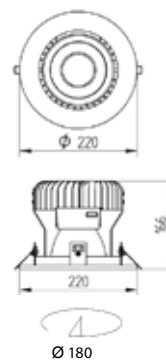

Recessed adjustable luminaire for CDM-T or SDW-TG lamp. Body is made of aluminium. All RAL colours are available.

Index no.	Lamp	Weight	Socket
302.230.35V	VVG, 1x35W CDM-T	3,55 kg	G12
302.230.35E	EVG, 1x35W CDM-T	2,05 kg	G12
302.230.50E	EVG, 1x50W CDM-T	2,05 kg	G12
302.230.70V	VVG, 1x70W CDM-T	3,55 kg	G12
302.230.70E	EVG, 1x70W CDM-T	2,05 kg	G12
302.230. 100E/1	EVG, 1x100W CDM-T	2,05 kg	G12
302.230.150V	VVG, 1x150W CDM-T	3,55 kg	G12
302.230.150E	EVG, 1x150W CDM-T	2,05 kg	G12
302.230.50E	EVG, 1x50W SDW-TG	2,85 kg	GX12-1
302.230.100E	EVG, 1x100W SDW-TG	2,85 kg	GX12-1

GOT - X 230 FORTIMO

Recessed adjustable luminaire for Fortimo LED DLM and Fortimo Food module. Body is made of steel and aluminium. All RAL colours are available.

Index no.	Lamp	Weight
0000-003046.135E	EVG, 1x35W, 1800 lm / Fortimo Food 30	3,10 kg
0000-003046.136E	EVG, 1x36W, 2000 lm / Fortimo Food 40	3,10 kg
0000-003046.114E	EVG, 1x14W/840, 1100 lm Fortimo LED DLM	3,10 kg
0000-003046.116E	EVG, 1x16W/830, 1100 lm Fortimo LED DLM	3,10 kg
0000-003046.126E	EVG, 1x26W/840, 2000 lm Fortimo LED DLM	3,10 kg
0000-003046.129E	EVG, 1x29W/830, 2000 lm Fortimo LED DLM	3,10 kg