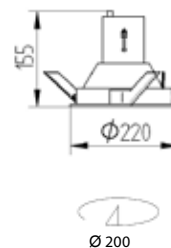

Recessed adjustable luminaire for CDM-T or SDW-TG lamp. Body is made of aluminium. All RAL colours are available.

Index no.	Lamp	Weight	Socket
302.230.35V	VVG, 1x35W CDM-T	3,55 kg	G12
302.230.35E	EVG, 1x35W CDM-T	2,05 kg	G12
302.230.50E	EVG, 1x50W CDM-T	2,05 kg	G12
302.230.70V	VVG, 1x70W CDM-T	3,55 kg	G12
302.230.70E	EVG, 1x70W CDM-T	2,05 kg	G12
302.230. 100E/1	EVG, 1x100W CDM-T	2,05 kg	G12
302.230.150V	VVG, 1x150W CDM-T	3,55 kg	G12
302.230.150E	EVG, 1x150W CDM-T	2,05 kg	G12
302.230.50E	EVG, 1x50W SDW-TG	2,85 kg	GX12-1
302.230.100E	EVG, 1x100W SDW-TG	2,85 kg	GX12-1

GOT - X 230 FORTIMO

Recessed adjustable luminaire for Fortimo LED DLM and Fortimo Food module. Body is made of steel and aluminium. All RAL colours are available.

Index no.	Lamp	Weight
0000-003046.135E	EVG, 1x35W, 1800 lm / Fortimo Food 30	3,10 kg
0000-003046.136E	EVG, 1x36W, 2000 lm / Fortimo Food 40	3,10 kg
0000-003046.114E	EVG, 1x14W/840, 1100 lm Fortimo LED DLM	3,10 kg
0000-003046.116E	EVG, 1x16W/830, 1100 lm Fortimo LED DLM	3,10 kg
0000-003046.126E	EVG, 1x26W/840, 2000 lm Fortimo LED DLM	3,10 kg
0000-003046.129E	EVG, 1x29W/830, 2000 lm Fortimo LED DLM	3,10 kg