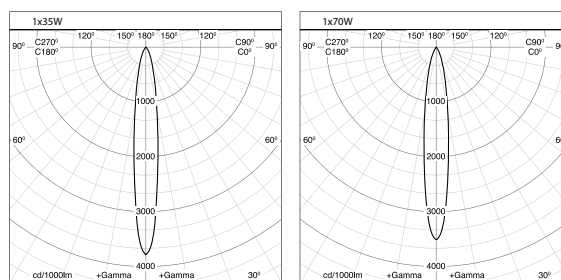

Recessed adjustable luminaire for CDM-T or SDW-TG lamp. Body is made of aluminium. All RAL colours are available.

Index no.	Lamp	Weight	Socket
302.230.35V	VVG, 1x35W CDM-T	3,55 kg	G12
302.230.35E	EVG, 1x35W CDM-T	2,05 kg	G12
302.230.50E	EVG, 1x50W CDM-T	2,05 kg	G12
302.230.70V	VVG, 1x70W CDM-T	3,55 kg	G12
302.230.70E	EVG, 1x70W CDM-T	2,05 kg	G12
302.230. 100E/1	EVG, 1x100W CDM-T	2,05 kg	G12
302.230.150V	VVG, 1x150W CDM-T	3,55 kg	G12
302.230.150E	EVG, 1x150W CDM-T	2,05 kg	G12
302.230.50E	EVG, 1x50W SDW-TG	2,85 kg	GX12-1
302.230.100E	EVG, 1x100W SDW-TG	2,85 kg	GX12-1