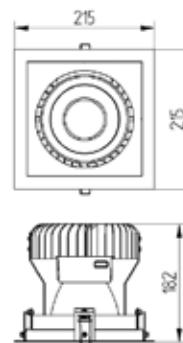

UNO FORTIMO

Recessed adjustable luminaire for Fortimo LED DLM and Fortimo Food module. Body is made of steel and aluminium. All RAL colours are available.

190 x 190

Index no.	Lamp	Weight
0000-003058.135E	EVG, 1x35W Fortimo LED DLM1800lm/Food 30	3,30 kg
0000-003058.136E	EVG, 1x36W Fortimo LED DLM2000lm/Food 40	3,30 kg
0000-003058.114E	EVG, 1x14W/840, 1100 lm Fortimo LED DLM	3,30 kg
0000-003058.116E	EVG, 1x16W/830, 1100 lm Fortimo LED DLM	3,30 kg
0000-003058.126E	EVG, 1x26W/840, 2000 lm Fortimo LED DLM	3,30 kg
0000-003058.129E	EVG, 1x29W/830, 2000 lm Fortimo LED DLM	3,30 kg

DUO FORTIMO

Recessed adjustable luminaire for Fortimo LED DLM and Fortimo Food module. Body is made of steel and aluminium. All RAL colours are available.

375 x 190

Index no.	Lamp	Weight
0000-003059.235E	EVG, 2x35W Fortimo LED DLM1800lm/Food 30	6,50 kg
0000-003059.236E	EVG, 2x36W Fortimo LED DLM2000lm/Food 40	6,50 kg
0000-003059.114E	EVG, 1x14W/840, 1100 lm Fortimo LED DLM	6,50 kg
0000-003059.116E	EVG, 1x16W/830, 1100 lm Fortimo LED DLM	6,50 kg
0000-003059.126E	EVG, 1x26W/840, 2000 lm Fortimo LED DLM	6,50 kg
0000-003059.129E	EVG, 1x29W/830, 2000 lm Fortimo LED DLM	6,50 kg