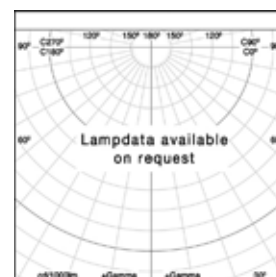

UNO FORTIMO

Recessed adjustable luminaire for Fortimo LED DLM and Fortimo Food module. Body is made of steel and aluminium. All RAL colours are available.

190 x 190

Index no.	Lamp	Weight
0000-003058.135E	EVG, 1x35W Fortimo LED DLM1800lm/Food 30	3,30 kg
0000-003058.136E	EVG, 1x36W Fortimo LED DLM2000lm/Food 40	3,30 kg
0000-003058.114E	EVG, 1x14W/840, 1100 lm Fortimo LED DLM	3,30 kg
0000-003058.116E	EVG, 1x16W/830, 1100 lm Fortimo LED DLM	3,30 kg
0000-003058.126E	EVG, 1x26W/840, 2000 lm Fortimo LED DLM	3,30 kg
0000-003058.129E	EVG, 1x29W/830, 2000 lm Fortimo LED DLM	3,30 kg

DUO FORTIMO

Recessed adjustable luminaire for Fortimo LED DLM and Fortimo Food module. Body is made of steel and aluminium. All RAL colours are available.

375 x 190

Index no.	Lamp	Weight
0000-003059.235E	EVG, 2x35W Fortimo LED DLM1800lm/Food 30	6,50 kg
0000-003059.236E	EVG, 2x36W Fortimo LED DLM2000lm/Food 40	6,50 kg
0000-003059.114E	EVG, 1x14W/840, 1100 lm Fortimo LED DLM	6,50 kg
0000-003059.116E	EVG, 1x16W/830, 1100 lm Fortimo LED DLM	6,50 kg
0000-003059.126E	EVG, 1x26W/840, 2000 lm Fortimo LED DLM	6,50 kg
0000-003059.129E	EVG, 1x29W/830, 2000 lm Fortimo LED DLM	6,50 kg