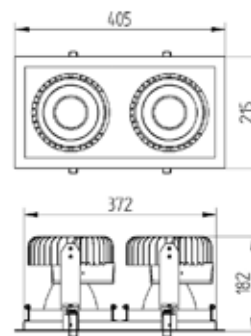

UNO FORTIMO

Recessed adjustable luminaire for Fortimo LED DLM and Fortimo Food module. Body is made of steel and aluminium. All RAL colours are available.

190 x 190

Index no.	Lamp	Weight
0000-003058.135E	EVG, 1x35W Fortimo LED DLM1800lm/Food 30	3,30 kg
0000-003058.136E	EVG, 1x36W Fortimo LED DLM2000lm/Food 40	3,30 kg
0000-003058.114E	EVG, 1x14W/840, 1100 lm Fortimo LED DLM	3,30 kg
0000-003058.116E	EVG, 1x16W/830, 1100 lm Fortimo LED DLM	3,30 kg
0000-003058.126E	EVG, 1x26W/840, 2000 lm Fortimo LED DLM	3,30 kg
0000-003058.129E	EVG, 1x29W/830, 2000 lm Fortimo LED DLM	3,30 kg

DUO FORTIMO

Recessed adjustable luminaire for Fortimo LED DLM and Fortimo Food module. Body is made of steel and aluminium. All RAL colours are available.

375 x 190

Index no.	Lamp	Weight
0000-003059.235E	EVG, 2x35W Fortimo LED DLM1800lm/Food 30	6,50 kg
0000-003059.236E	EVG, 2x36W Fortimo LED DLM2000lm/Food 40	6,50 kg
0000-003059.114E	EVG, 1x14W/840, 1100 lm Fortimo LED DLM	6,50 kg
0000-003059.116E	EVG, 1x16W/830, 1100 lm Fortimo LED DLM	6,50 kg
0000-003059.126E	EVG, 1x26W/840, 2000 lm Fortimo LED DLM	6,50 kg
0000-003059.129E	EVG, 1x29W/830, 2000 lm Fortimo LED DLM	6,50 kg