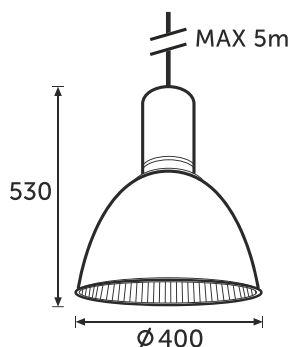

BOSS XXL

HIGH BAY

Profesjonalna oprawa przemysłowa wisząca typu HIGH BAY, wykonana ze stali oraz aluminium.

Posiada wysokowydajny moduł LED.

Standardowa długość zawiesi wynosi 2,5m.

Szerokie spektrum zastosowań w wysokich pomieszczeniach:

- ☐ restauracje,
- ☐ sklepy, salony odzieżowe,
- ☐ hale fabryczne,
- ☐ hale magazynowe,
- ☐ warsztaty,
- ☐ lofty.