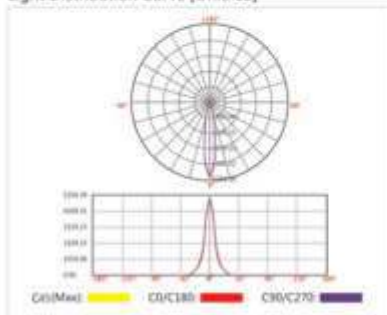

Light Distribution Curve [Unit: cd]