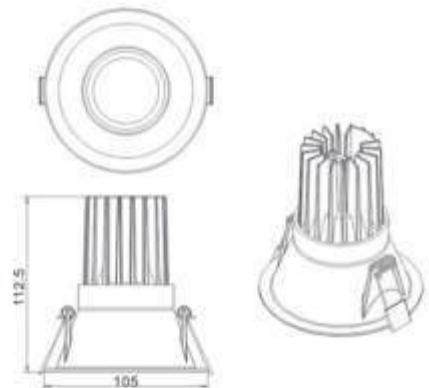

TRITO

DL MINI LED

Lamp type: Recessed Down Light
 Application: Exclusive Shop, Supermarket, Hotel, Exhibition Hall
 Dimensions: $\Phi 105 \times 112.5$ mm
 Ceiling Cut Out: $\Phi 95$ mm
 Power Max: 8W
 Lumens: 650lm
 CCT: 2700K/3000K/4000K/5000K
 Beam Angle: 15°/24°/36°
 Material: aluminium alloy
 Color: BK/WH