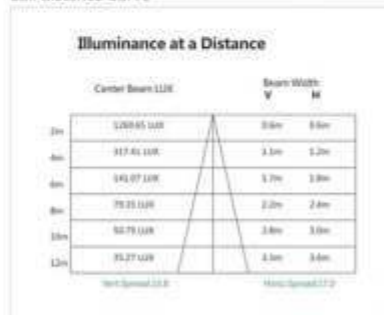

Lux distance Curve